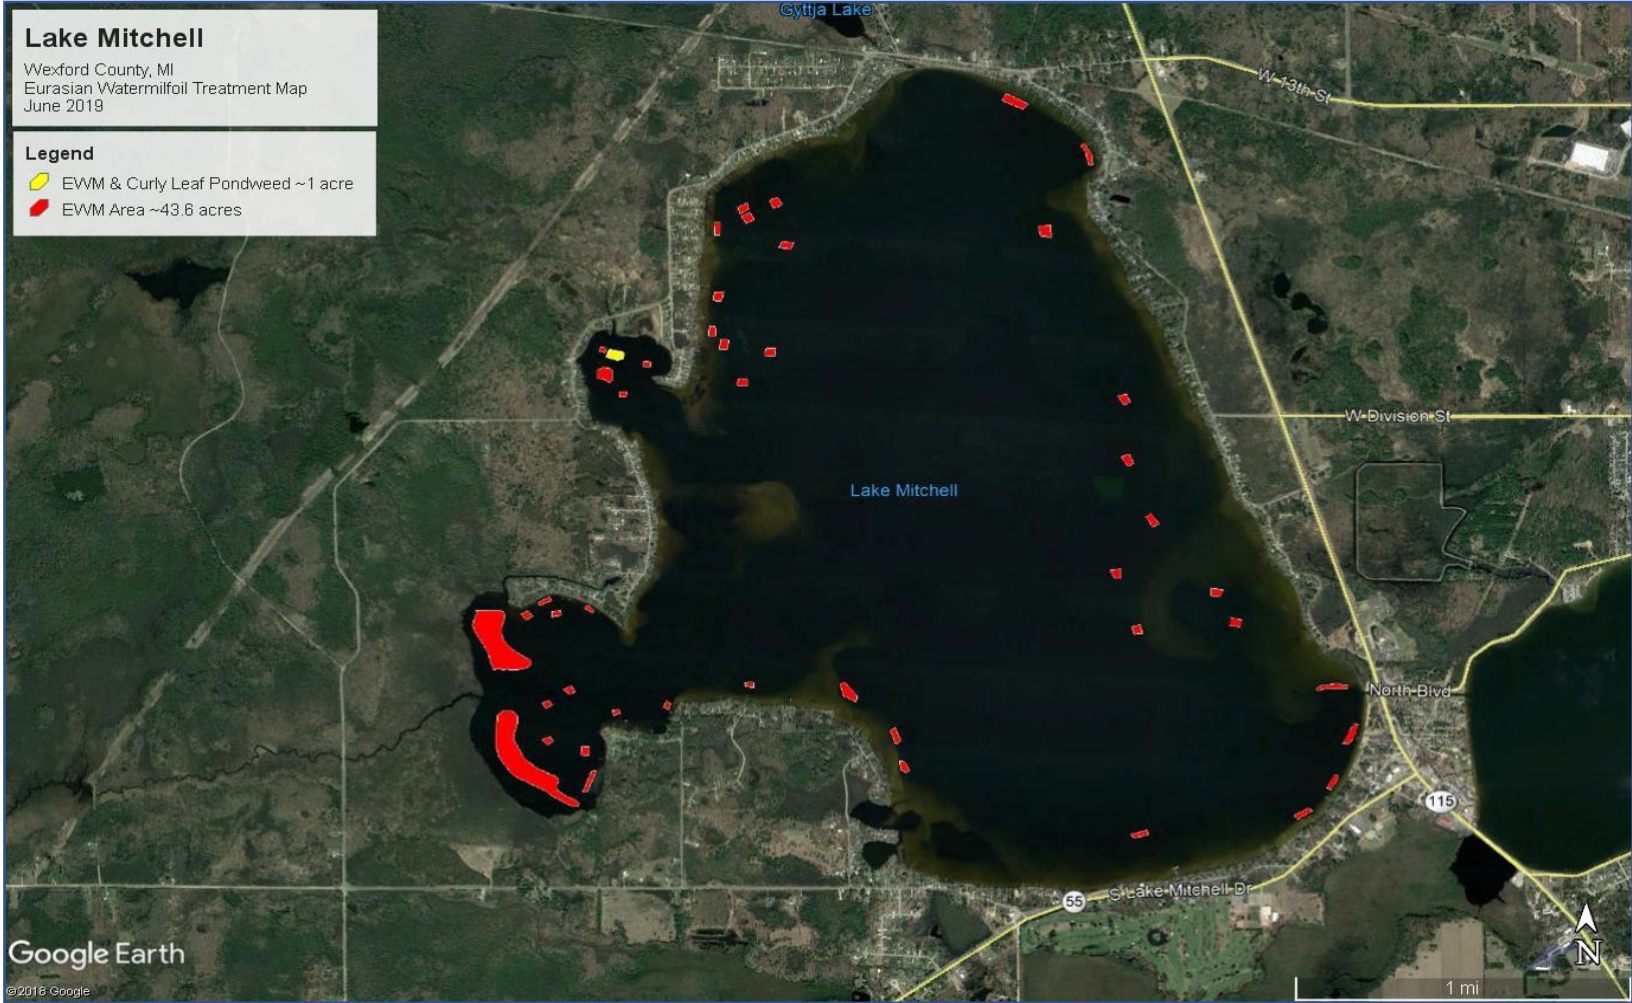

# Lake Mitchell

Wexford County, MI  
Eurasian Watermilfoil Treatment Map  
June 2019

## Legend

-  EWM & Curly Leaf Pondweed ~1 acre
-  EWM Area ~43.6 acres

# Lake Mitchell

Wexford County, MI  
August Treatment Map

## Legend

-  Eurasian Watermilfoil ~39 acres
-  Pondweeds & EWM ~1.7 acres